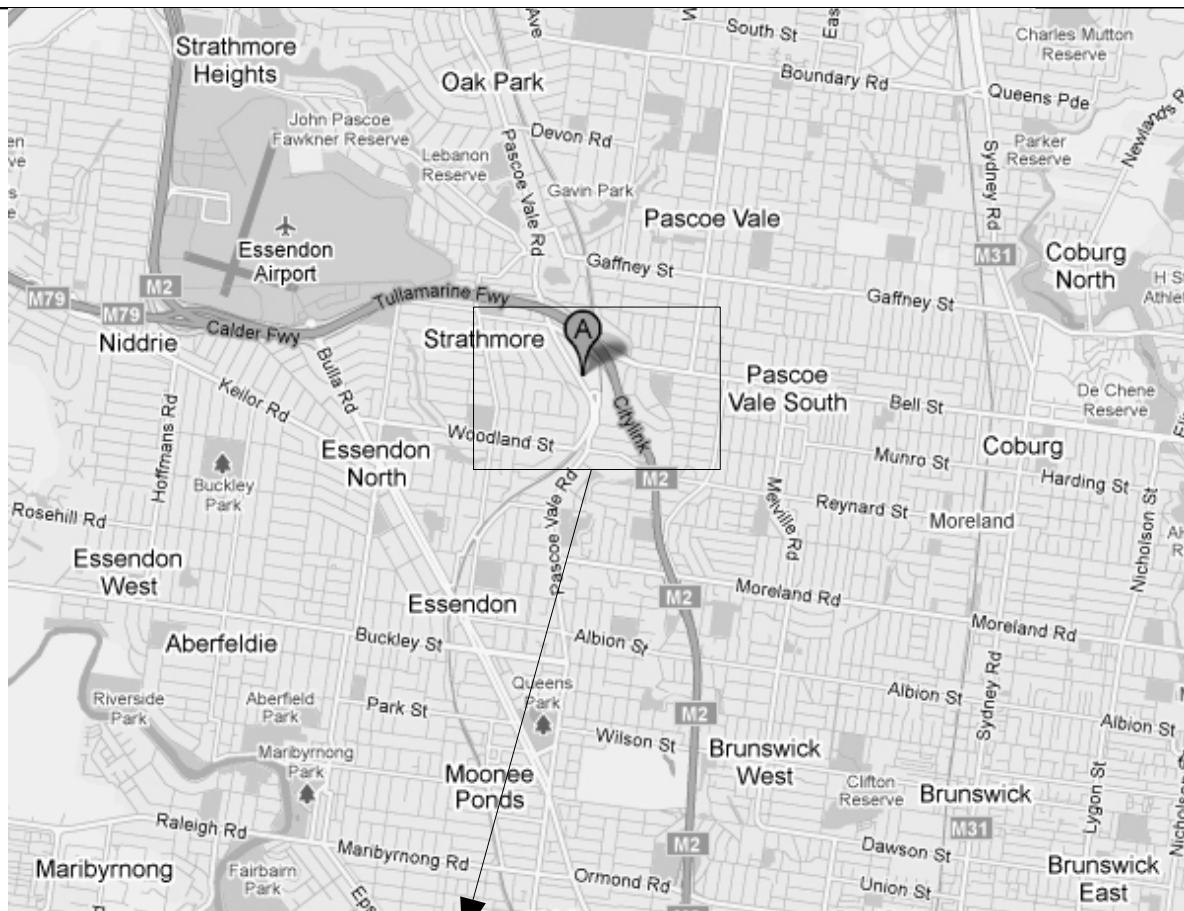

GETTING TO AMEC

VENUES

All speaking events to be held at -

Victorian Space Science Education Centre (VSSEC)
Strathmore Secondary College,
400 Pascoe Vale Road,
Strathmore.

Driving to VSSEC

Drivers travelling from the city can either use Citylink (an e-tag or day pass is required and can be purchased by calling 13 26 29 or www.citylink.com.au) and exit at the Pascoe Vale Rd exit, or access the school from Pascoe Vale Rd. Drivers should turn into Pascoe Ave. (which becomes Woodland St.).

Train to VSSEC

Catch the Craigieburn line to Strathmore Station, then walk north a few minutes along Pascoe Vale Avenue.

Bus to VSSEC

501 Moonee Ponds to Niddrie (via Strathmore)
512 Strathmore to East Coburg (via Coburg and West Coburg)