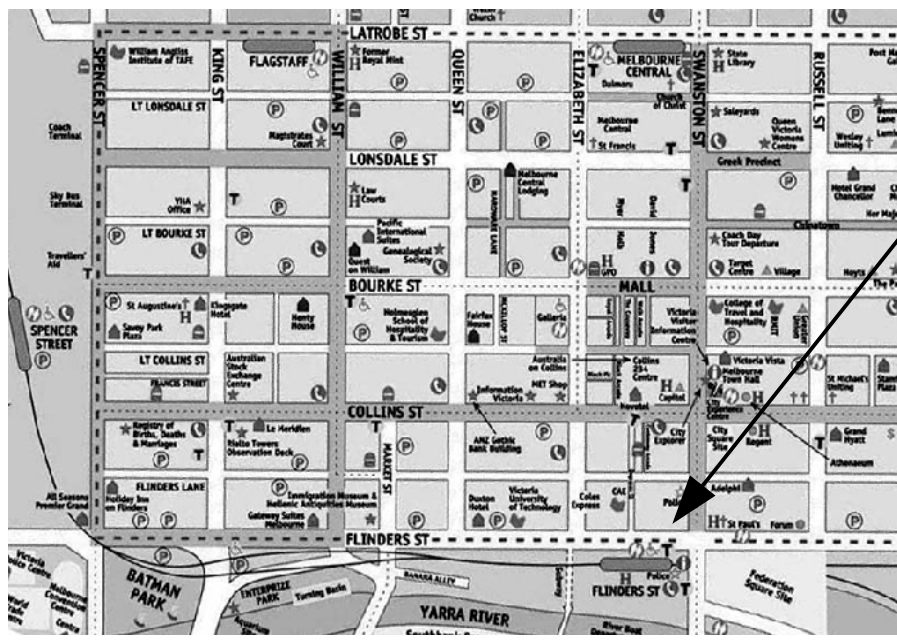

## Train to VSSEC

Catch the Craigieburn line to Strathmore Station, then walk north a few minutes along Pascoe Vale Avenue.

## Bus to VSSEC

501 Moonee Ponds to Niddrie (via Strathmore)  
512 Strathmore to East Coburg (via Coburg and West Coburg)

**STRATHMORE SECONDARY COLLEGE PLAN  
LOCATION OF BUILDINGS**

**Car Parking at VSSEC**  
 Parking is available opposite Strathmore Secondary College in Pascoe Ave. Parking is also available in surrounding streets however restrictions need to be adhered to. Please note that there are no parking restrictions in either Hillside Pde. or Progress St.

Conference Venue

*Conference Banquet Venue*  
**Young & Jackson's Hotel,**  
 1st Floor Private Dining Room,  
 cnr Flinders & Swanston Sts,  
 (opposite Flinders St Station &  
 Federation Square),  
 (Melbourne CBD)