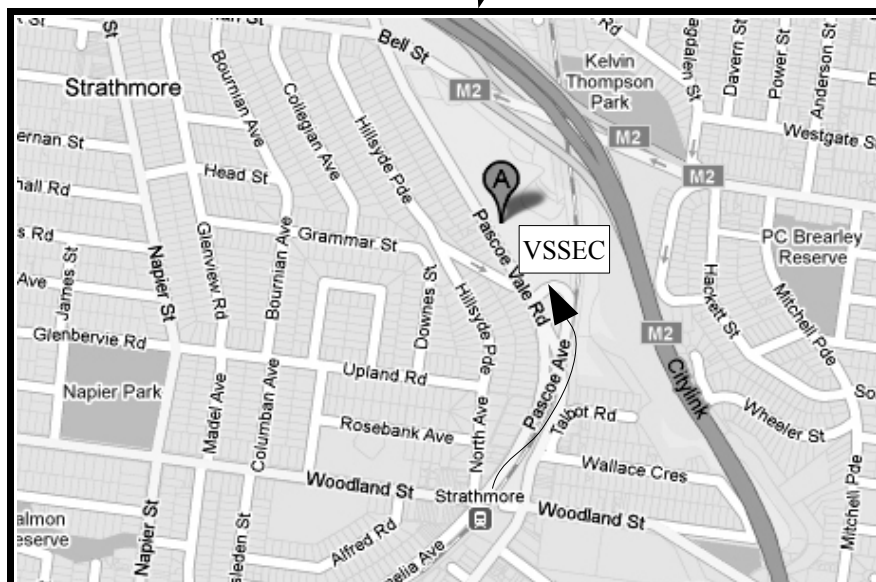

GETTING TO AMEC

VENUES

All speaking events to be held at -

Victorian Space Science Education Centre (VSSEC)
Strathmore Secondary College,
400 Pascoe Vale Road,
Strathmore.

Driving to VSSEC

Drivers travelling from the city can either use Citylink (an e-tag or day pass is required and can be purchased by calling 13 26 29 or www.citylink.com.au) and exit at the Pascoe Vale Rd exit, or access the school from Pascoe Vale Rd. Drivers should turn into Pascoe Ave. (which becomes Woodland St.).

Train to VSSEC

Catch the Craigieburn line to Strathmore Station, then walk north a few minutes along Pascoe Vale Avenue.

Bus to VSSEC

501 Moonee Ponds to Niddrie (via Strathmore)
512 Strathmore to East Coburg (via Coburg and West Coburg)