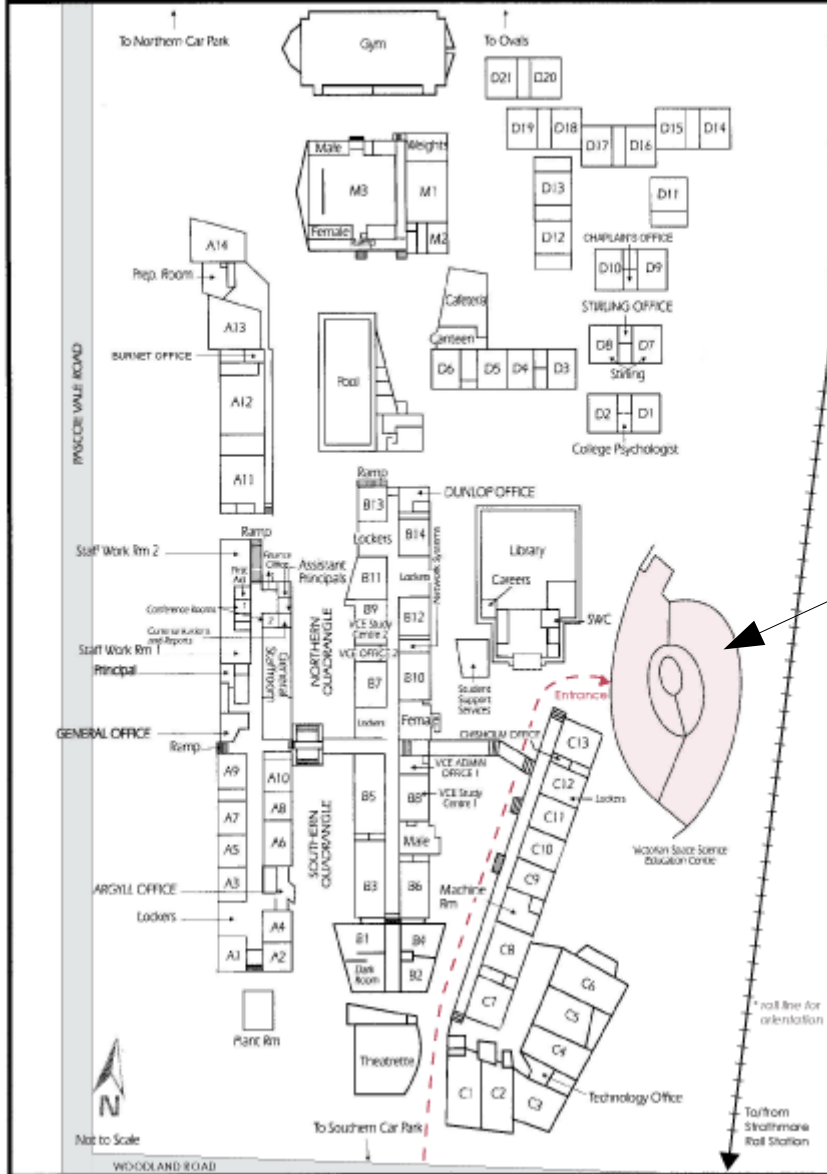

**STRATHMORE SECONDARY COLLEGE PLAN
LOCATION OF BUILDINGS**

Car Parking at VSSEC
Parking is available opposite Strathmore Secondary College in Pascoe Ave. Parking is also available in surrounding streets however restrictions need to be adhered to. Please note that there are no parking restrictions in either Hillside Pde. or Progress St.

Conference Venue