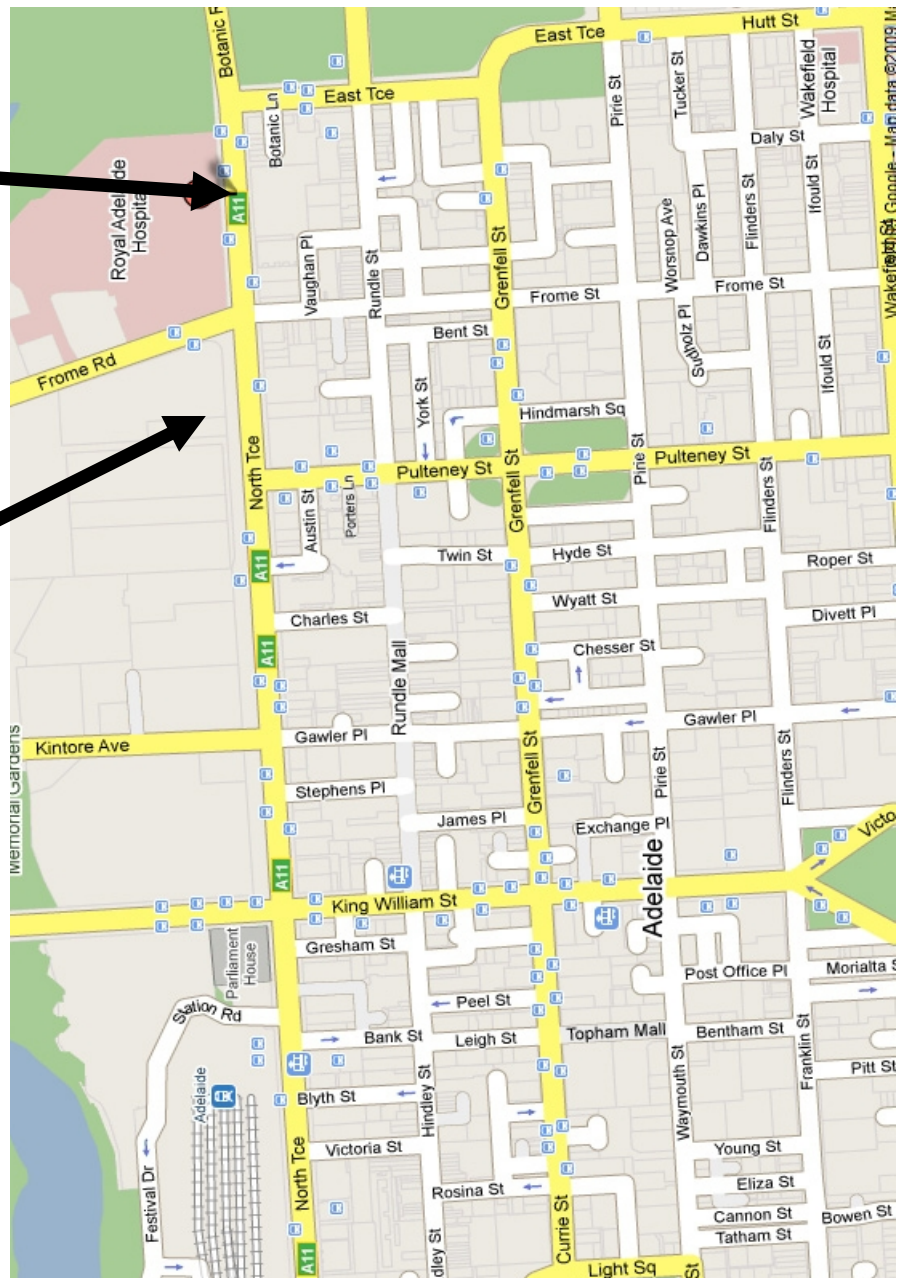

### DR CHRIS MCKAY PUBLIC LECTURE

'Results of the Phoenix Mission to Mars and Analog Sites on Earth'

**When:** 7.30pm, Friday 17th July

**Where:** Centenary Building,  
Level 3 - Room 16 (C3-16),  
University of South Australia,  
City East Campus,  
Cnr North Terrace and Frome Rd,  
ADELAIDE.